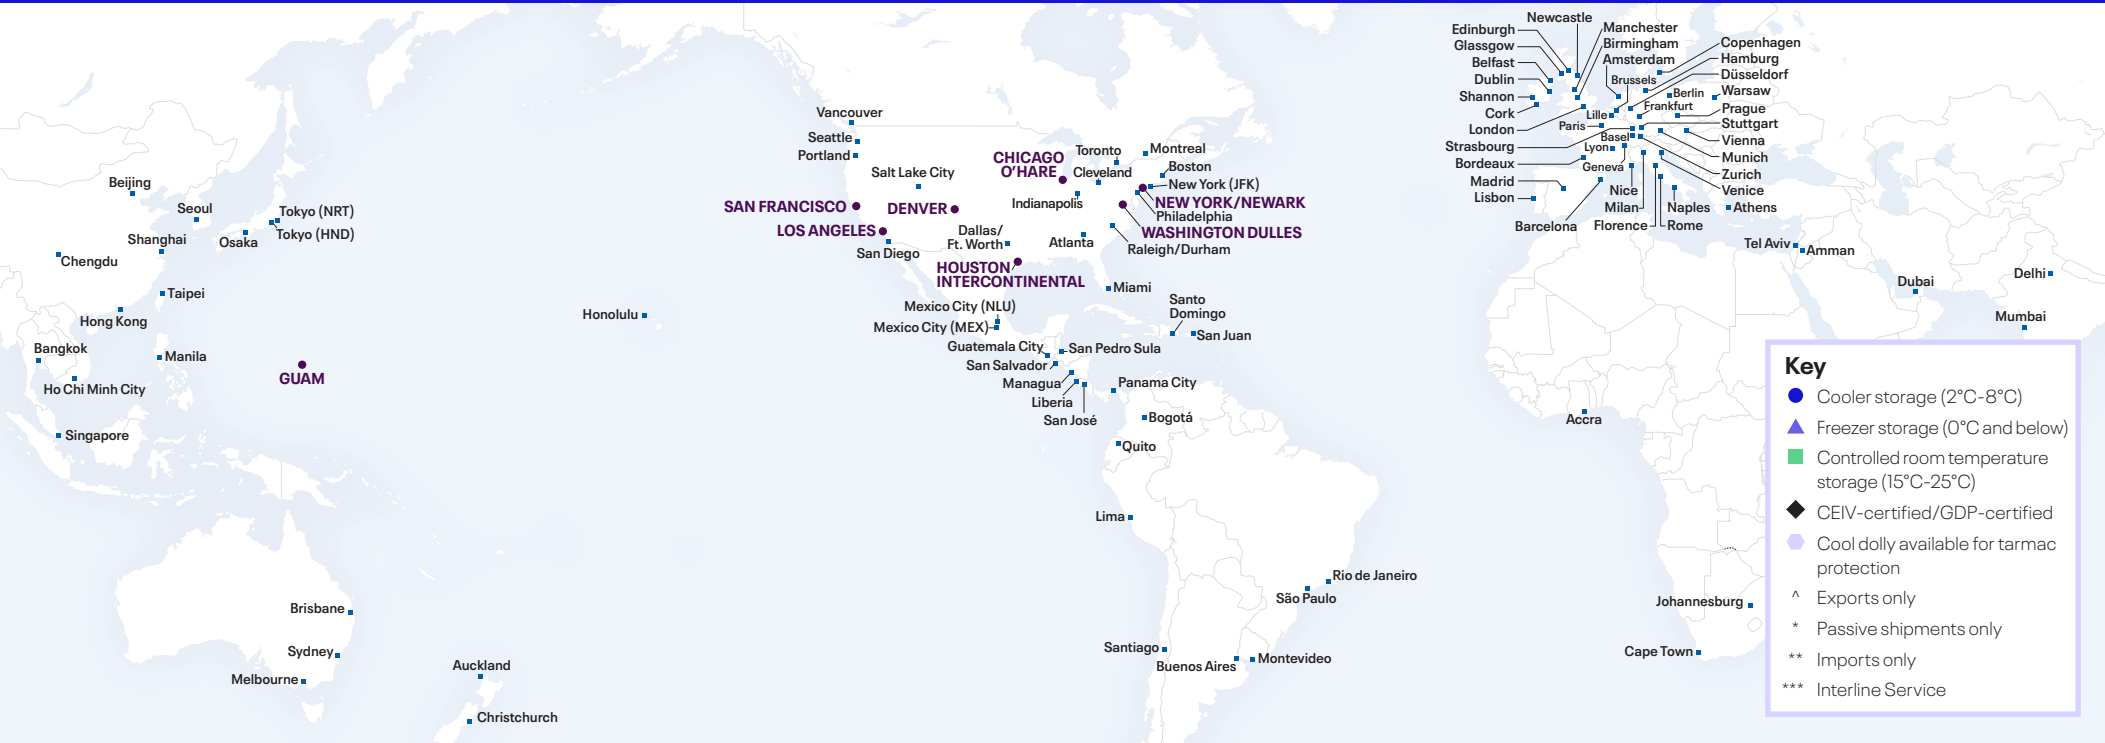

United Cargo TempControl Network

100+ stations in key pharma markets with storage capabilities to fit your needs

Key

- Cooler storage (2°C-8°C)
- ▲ Freezer storage (0°C and below)
- Controlled room temperature storage (15°C-25°C)
- CEIV-certified/GDP-certified
- Cool dolly available for tarmac protection
- ^ Exports only
- Passive shipments only
- ** Imports only
- *** Interline Service

TempControl handling locations

All United TempControl stations receive specialized training on pharmaceutical handling according to IATA Temperature Control Regulations.

North America

- Atlanta ●■
- Boston ●
- Chicago ●■
- Cleveland ●
- Dallas/Ft.Worth ●▲■◆
- Denver ●
- Honolulu ●■
- Houston ●■
- Indianapolis* ●
- Los Angeles ●
- Miami ●■◆
- Montreal ●▲■◆
- New York (JFK) ●●
- Newark ●■
- Philadelphia ●
- Portland ●
- Raleigh ●
- Salt Lake City ●
- San Diego* ●
- San Francisco ●
- Seattle ●
- Toronto ●■
- Vancouver ●▲
- Washington D.C. ●■

Latin America

- Bogota* ●■
- Buenos Aires ●▲■
- Guatemala City* ●▲■
- Liberia* ●
- Lima ●▲■
- Managua* ●▲■
- Mexico City (NLU) ●▲■
- Mexico City (MEX)*** ●▲■◆
- Montevideo*** ●▲■◆
- Panama City* ●■○
- Quito* ●
- Rio de Janeiro ●▲■◆
- São Paulo ●▲■◆
- Santiago ●▲■
- Santo Domingo ●▲■◆
- San Jose* ●■
- San Juan ●◆
- San Pedro Sula* ●
- San Salvador* ●▲■

Asia Pacific

- Auckland ●▲
- Bangkok ●▲■◆
- Beijing ●▲■
- Brisbane ●▲■
- Chengdu ●▲
- Christchurch ●
- Guam ●
- HoChiMinh City ●▲■◆
- Hong Kong ●▲■◆
- Manila ●▲■
- Melbourne ●■◆
- Osaka ●▲
- Seoul ●▲■
- Shanghai ●▲■◆
- Singapore ●▲■◆
- Sydney ●■◆
- Taipei ●▲■
- Tokyo (HND) ●▲■
- Tokyo (NRT) ●▲■◆

Europe/Middle East/India/Africa

- Accra ●■
- Amman ●▲
- Amsterdam ●■◆○
- Athens ●▲■
- Barcelona ●▲■◆
- Basel ●▲■◆
- Belfast ●
- Berlin ●▲■
- Birmingham ●
- Bordeaux ●
- Brussels ●▲■◆○
- Cape Town ●▲■
- Copenhagen^
- Cork ●
- Delhi ●▲■◆○
- Dubai ●■◆
- Dublin ●■◆
- Düsseldorf ●■
- Edinburgh ●
- Florence ●■
- Frankfurt ●▲■◆○
- Geneva ●▲■
- Glasgow ●▲
- Hamburg ●▲
- Johannesburg ●▲■◆
- Lille ●
- Lisbon ●▲
- London ●■
- Lyon ●▲■
- Madrid ●▲■◆
- Manchester ●■
- Milan (MXP) ●▲■◆○
- Milan (SWK) ●■◆
- Mumbai ●▲■○
- Munich ●▲■◆○
- Naples ●▲
- Newcastle ●
- Nice ●
- Paris ●▲■◆○
- Prague ●▲■
- Rome ●▲■◆
- Shannon ●
- Strasbourg ●
- Stuttgart ●▲
- Tel Aviv ●▲■◆
- Venice ●▲
- Vienna ●▲
- Warsaw^
- Zurich ●▲■◆

Locations are subject to change and information above is current as of November 2025. Additional cooler and controlled room temperature storage may be available upon request. Ask your United Cargo sales representative for more details.