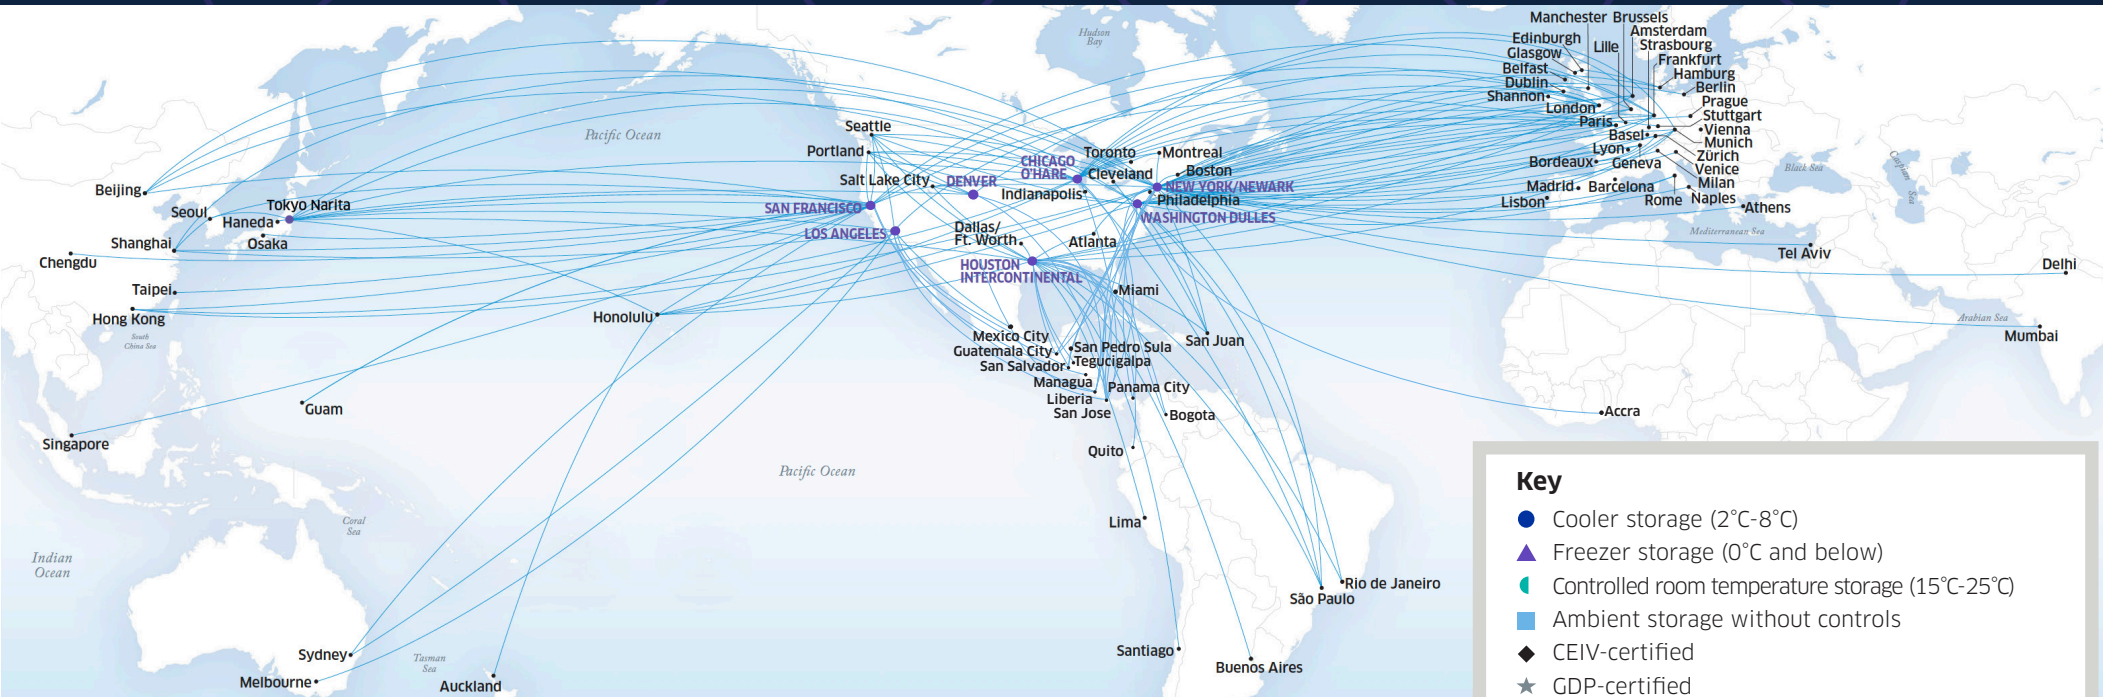

# United Cargo TempControl Network

90 stations in key pharma markets with storage capabilities to fit your needs

**Key**

- Cooler storage (2°C-8°C)
- ▲ Freezer storage (0°C and below)
- ◐ Controlled room temperature storage (15°C-25°C)
- Ambient storage without controls
- ◆ CEIV-certified
- ★ GDP-certified
- ◉ Cool dolly available for tarmac protection
- + Frozen storage for COVID-19 vaccine shipments available upon request
- \* Passive shipments only

## TempControl handling locations

All United TempControl stations receive specialized training on pharmaceutical handling according to IATA Temperature Control Regulations.

### Latin America

- Bogota\* ●◐
- Buenos Aires ●▲◐
- Guatemala City\* ●▲◐
- Liberia\* ●■
- Lima ●▲◐
- Managua\* ●▲◐
- Mexico City ●▲◐
- Panama City\* ●◐◉
- Quito\* ●■
- Rio de Janeiro ●▲◐◆★
- São Paulo ●▲◐◆
- Santiago ●▲◐

### Europe/Middle East/India/Africa

- Accra ●■
- Amsterdam ●◐◆◉
- Athens ●▲◐
- Barcelona ●▲◐★
- Basel ●▲◐◆
- Belfast ●■
- Berlin ●▲◐
- Bordeaux ●■
- Brussels ●▲◐◆◉
- Delhi ●▲◐★◉
- Dublin ●◐★
- Edinburgh ●■
- Frankfurt ●▲◐◆★◉
- Geneva ●▲◐
- Glasgow ●▲■
- Hamburg ●▲■
- Johannesburg ●▲◐★
- Lille ●■
- Lisbon ●▲■
- London ●◐
- Lyon ●▲◐
- Madrid ●▲◐◆
- Manchester ●◐
- Milan (MXP) ●▲◐◆◉
- Milan (SWK) ●◐★
- Mumbai ●▲◐◉
- Munich ●▲◐◆◉
- Naples ●▲■
- Paris ●▲◐◆★◉
- Prague ●▲◐
- Rome ●▲◐◆◉
- Shannon ●■
- Strasbourg ●■
- Stuttgart ●▲■
- Tel Aviv ●▲◐◆★
- Venice ●▲■
- Vienna ●▲■
- Zurich ●▲◐★