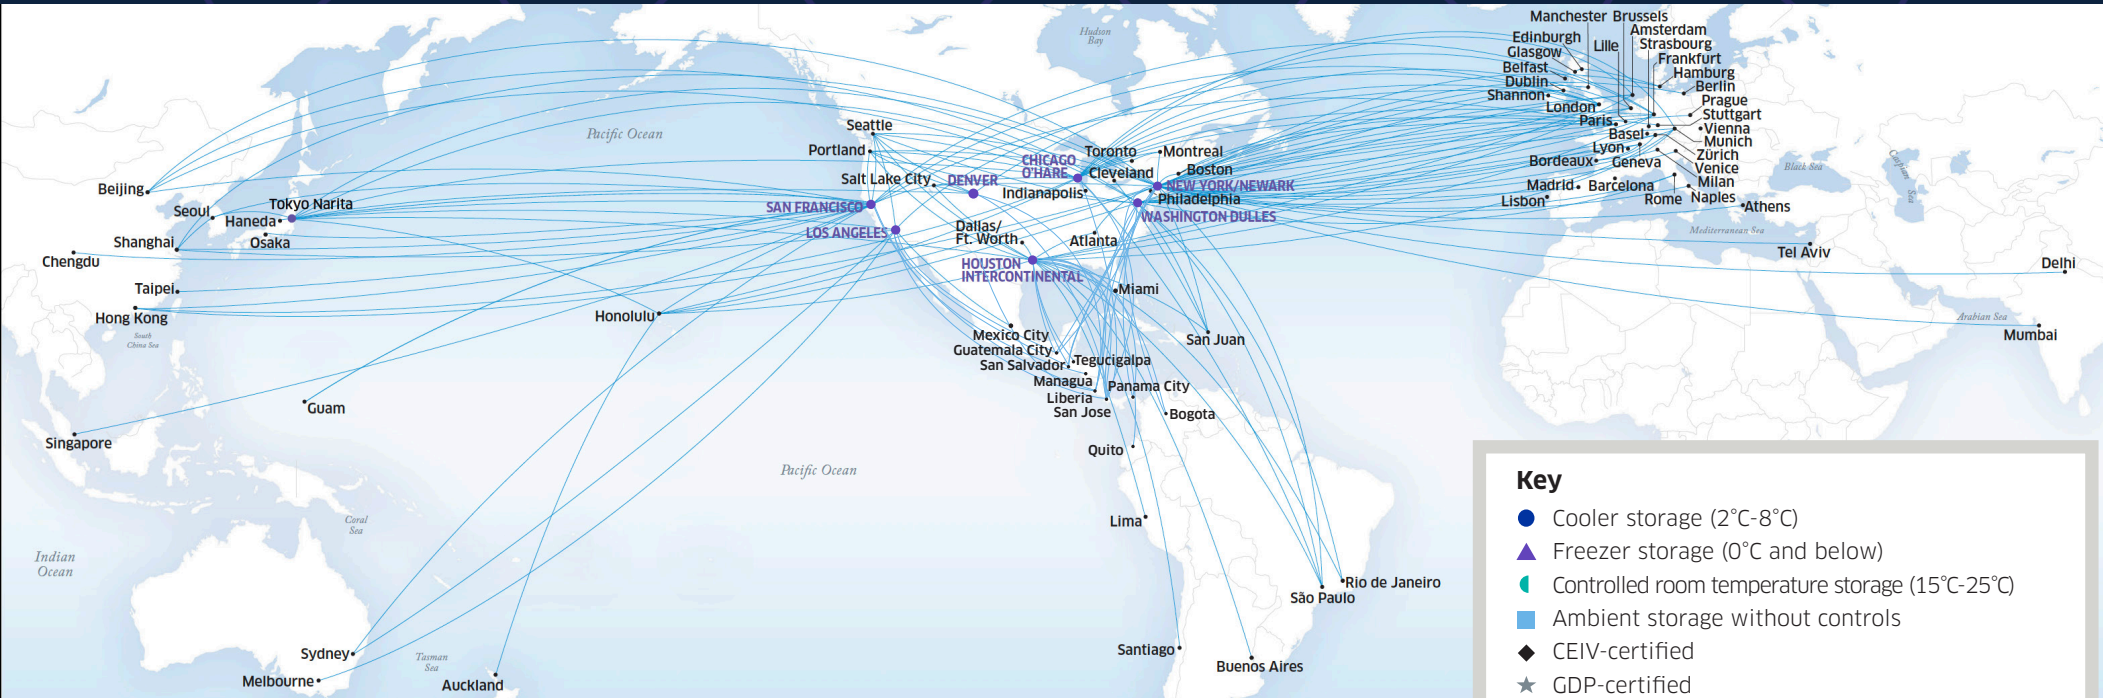

United Cargo TempControl Network

88 stations in key pharma markets with storage capabilities to fit your needs

Key

- Cooler storage (2°C-8°C)
- ▲ Freezer storage (0°C and below)
- ◐ Controlled room temperature storage (15°C-25°C)
- Ambient storage without controls
- ◆ CEIV-certified
- ★ GDP-certified
- ◐ Cool dolly available for tarmac protection
- + Frozen storage for COVID-19 vaccine shipments available upon request
- * Passive shipments only

TempControl handling locations

All United TempControl stations receive specialized training on pharmaceutical handling according to IATA Temperature Control Regulations.

North America

- Atlanta ●◐
- Boston ●■
- Chicago ●◐+
- Cleveland ●■
- Dallas/Ft.Worth ●▲◆
- Denver ●■
- Honolulu ●▲■
- Houston ●◐+
- Indianapolis ●■★
- Los Angeles ●■
- Miami ●◐◆
- Montreal ●▲◆
- New York (JFK) ●■
- Newark ●◐+
- Philadelphia ●■
- Portland ●■
- Salt Lake City ●■
- San Francisco ●■+
- Seattle ●■
- Toronto ●◐
- Washington D.C. ●◐+

Latin America

- Bogota* ●◐
- Buenos Aires ●▲◐
- Guatemala City* ●▲◐
- Liberia* ●■
- Lima ●▲◐
- Managua* ●▲◐
- Mexico City ●▲◐
- Panama City* ●◐◐
- Quito* ●■
- Rio de Janeiro ●▲◐◆★
- São Paulo ●▲◐◆
- Santiago ●▲◐
- Bogota* ●◐
- San Jose* ●◐
- San Salvador* ●▲◐
- Tegucigalpa* ●◐

Europe/Middle East/India/Africa

- Amsterdam ●◐◆◐
- Athens ●▲◐
- Barcelona ●▲◐★
- Basel ●▲◐◆
- Belfast ●■
- Berlin ●▲◐
- Bordeaux ●■
- Brussels ●▲◐◆◐
- Delhi ●▲◐★◐
- Dublin ●◐★
- Edinburgh ●■
- Frankfurt ●▲◐◆★◐
- Geneva ●▲◐
- Glasgow ●▲■
- Hamburg ●▲■
- Johannesburg ●▲◐★
- Lille ●■
- Lisbon ●▲■
- London ●◐
- Lyon ●▲◐
- Madrid ●▲◐◆
- Manchester ●◐
- Milan (MXP) ●▲◐◆◐
- Milan (SWK) ●◐★
- Mumbai ●▲◐◐
- Munich ●▲◐◆◐
- Naples ●▲■
- Paris ●▲◐◆★◐
- Prague ●▲◐
- Rome ●▲◐◆◐
- Shannon ●■
- Strasbourg ●■
- Stuttgart ●▲■
- Tel Aviv ●▲◐◆★
- Venice ●▲■
- Vienna ●▲■
- Zurich ●▲◐★